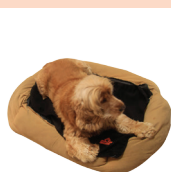

PET & EQUINE COOLING & WARMING PRODUCTS

Product list 2014

THERMAFUR™ Air Activated Heating Dog Pad (Includes 4 Heat Pax™ Body Warmers)
Colour: Black
Sizing: XLarge (28. X 42.)

Code: 9511XL